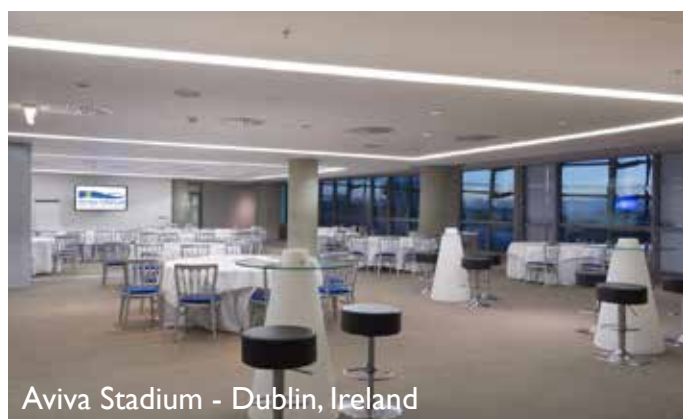

# STADIA & SPORTS VENUES

It is not just the pitch or court that needs to be lit. DAL has been supplying luminaires for all other areas of stadia and sports venues since they began trading in 1984. Standard products and custom designed luminaires have been supplied to many public areas including the bars and restaurants, stairs, walkways and washrooms. On the players side: management offices and changing rooms, training and therapy areas, broadcast centres, meeting rooms and corridors.

Arsenal FC, Woolwich Lounge

Olympic Stadium, London

Wembley Stadium

Aviva Stadium - Dublin, Ireland

Aviva Stadium - Locker Room - Dublin, Ireland

Aviva Stadium - Dublin, Ireland

[www.facebook.com  
Designed Architectural  
Lighting Ltd](https://www.facebook.com/DesignedArchitecturalLightingLtd)